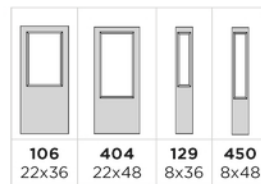

504 - AB ANTIQUE BLACK CAMING

Mistlite Glass
Antique Black Caming
Black Glass

Cheyenne. Door with
22x36 Glass / 1 Panel Sidelite 8x36

PRIVACY RATING

SIZE AVAILABILITY

Decorative Glass

Marco Glass

331 - AB ANTIQUE BLACK CAMING

STANDARD SIZES

Nominal Dimension	WIDTHS							6'8" OR 6'10" HEIGHT
	5 ft.	6 ft.	8 ft.*	7½ ft.*	9 ft.*	10 ft.*	12 ft.*	
Configurations								
Exterior-frame Dimensions	59"	71"	95"	87 ¾"	105 ¾"	115 ¾"	139 ¾"	79 ½" or 81 1/8"
Minimum Rough Opening	59 ¾"	71 ¾"	95 ¾"	88 ½"	106 ½"	116 ½"	140 ½"	80" or 81 5/8"