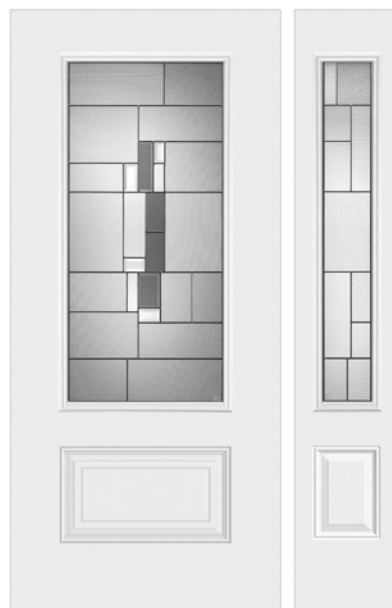

Cuzco. Glass

364 - AB ANTIQUE BLACK CAMING

High-Definition Steel Hollister. with 22x48 Glass / 8x48 Sidelite

PRIVACY RATING

SIZE AVAILABILITY

106 22x36	404 22x48	129 8x36	450 8x48