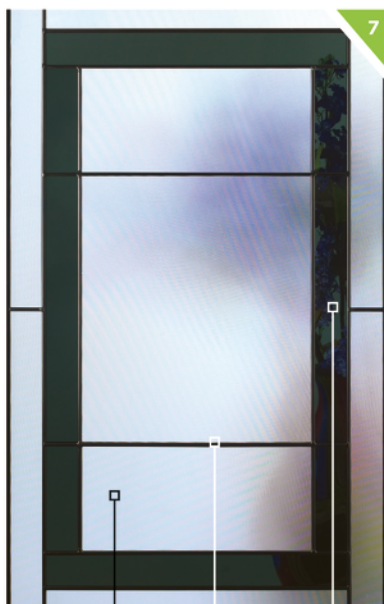

Frameview. Glass

504 - AB ANTIQUE BLACK CAMING

Mistlite Glass
Antique Black Caming
Black Glass