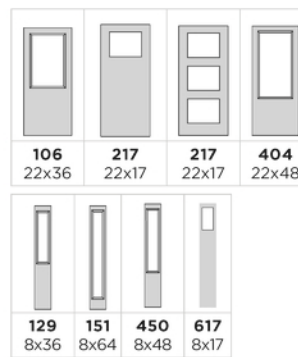

Decorative Glass

Heartland. Glass

323 - BZ ANTIQUE BRONZE

Craftsman with 22x36 Glass with 8x17 sidelite

PRIVACY RATING

SIZE AVAILABILITY

217 22x17	217 22x17	151 8x64	617 8x17

Cuzco. Glass

Element. Glass

328 - AB ANTIQUE BLACK CAMING

Granite Beveled Glass
Granite Glass
Antique Black Caming
Clear Beveled Glass

Hollister.
with 22x48 Glass / 8x48 Sidelite

PRIVACY RATING

SIZE AVAILABILITY

Frameview. Glass

STANDARD SIZES

Nominal Dimension	WIDTHS							6'8" OR 6'10" HEIGHT
	5 ft.	6 ft.	8 ft.*	7½ ft.*	9 ft.*	10 ft.*	12 ft.*	
Configurations								
Exterior-frame Dimensions	59"	71"	95"	87 ¾"	105 ¾"	115 ¾"	139 ¾"	79 ½" or 81 1/8"
Minimum Rough Opening	59 ¾"	71 ¾"	95 ¾"	88 ½"	106 ½"	116 ½"	140 ½"	80" or 81 5/8"