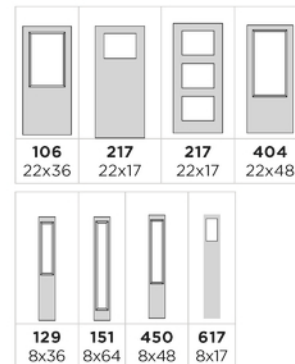

PRIVACY RATING

SIZE AVAILABILITY