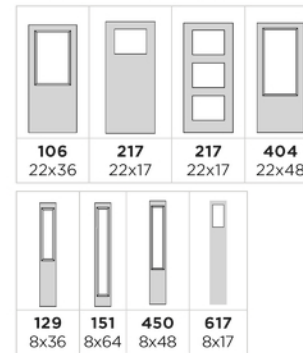

High-Definition Steel with 22x17 Glass / SideLite 7x64

PRIVACY RATING

SIZE AVAILABILITY

Brise. Glass

269 - SC SILKSCREEN

Clear Glass, White Etch, Charcoal Etch

2 Panel Door with 22x36 Glass

PRIVACY RATING

SIZE AVAILABILITY

Clear Glass

Grids & Clear Glass

010 - CLEAR GLASS

PRIVACY RATING

SIZE AVAILABILITY

Textured Glass

PRIVACY RATING

SIZE AVAILABILITY

Mini Blinds & Vents

O1RL- RAISE & LOWER BLINDS

2 Panel with
22x36 Vent lite and 12 Lite Grid

VENT LITES SIZE AVAILABILITY

V106 22x36	V106 22x36	V122 22x64	V122 22x64	V404 22x48	V404 22x48

STANDARD SIZES

Nominal Dimension	WIDTHS							6'8" OR 6'10" HEIGHT
	5 ft.	6 ft.	8 ft.*	7½ ft.*	9 ft.*	10 ft.*	12 ft.*	
Configurations								
Exterior-frame Dimensions	59"	71"	95"	87 ¾"	105 ¾"	115 ¾"	139 ¾"	79 ½" or 81 1/8"
Minimum Rough Opening	59 ¾"	71 ¾"	95 ¾"	88 ½"	106 ½"	116 ½"	140 ½"	80" or 81 5/8"