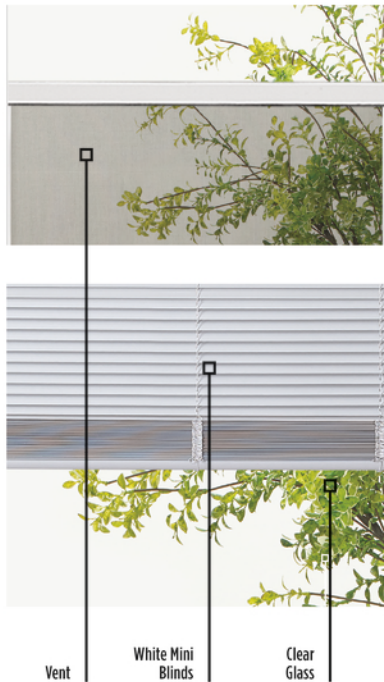

SIZE AVAILABILITY

Clear Glass

Grids & Clear Glass

010 - CLEAR GLASS

PRIVACY RATING

SIZE AVAILABILITY

Textured Glass

PRIVACY RATING

SIZE AVAILABILITY

Mini Blinds & Vents

O1RL- RAISE & LOWER BLINDS

2 Panel with
22x36 Vent lite and 12 Lite Grid

VENT LITES SIZE AVAILABILITY

V106 22x36	V106 22x36	V122 22x64	V122 22x64	V404 22x48	V404 22x48