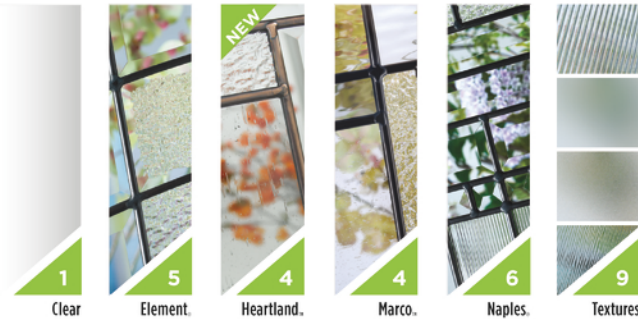

PRIVACY RATING