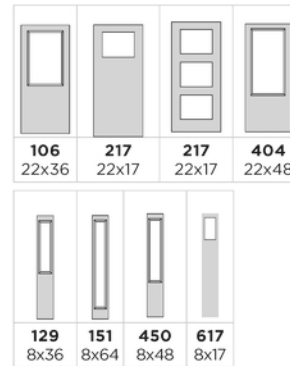

PRIVACY RATING

SIZE AVAILABILITY