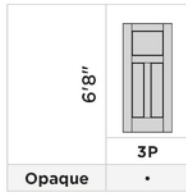

HERITAGE. SERIES

AUTHENTIC ARCHITECTURAL DETAIL

6'8"							
	217 22x17	217 22x17	217 22x17	217 22x17	217 22x17	151 8x64	617 8x17
Clear	•	•	•	•	•	•	•
Chord	•	•	•	•	•	•	•
Element.	•	•	•	•	•	•	•
Frontier.	•	•	•	•	•	•	•
Heartland.	•	•	•	•	•	•	•
Marco.	•	•	•	•	•	•	•
Naples.	•	•	•	•	•	•	•
Pear	•	•	•	•	•	•	•
Pearl	•	•	•	•	•	•	•
Quill	•	•	•	•	•	•	•