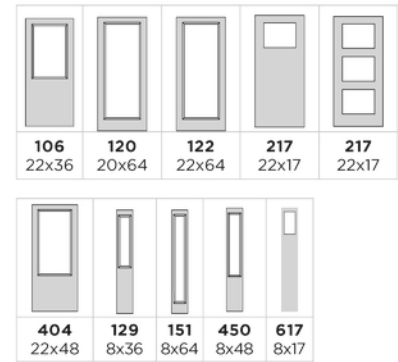

High-Definition Steel with 22x17 Glass / SideLite 7x64

PRIVACY RATING

SIZE AVAILABILITY

Brise. Glass

269 - SC SILKSCREEN

Clear Glass, White Etch, Charcoal Etch

2 Panel Door with 22x36 Glass

PRIVACY RATING

SIZE AVAILABILITY

Clear Glass

Grids & Clear Glass

010 - CLEAR GLASS

PRIVACY RATING

SIZE AVAILABILITY

Textured Glass

PRIVACY RATING

SIZE AVAILABILITY

Mini Blinds & Vents

O1RL- RAISE & LOWER BLINDS

2 Panel with
22x36 Vent lite and 12 Lite Grid

VENT LITES SIZE AVAILABILITY

V106 22x36	V106 22x36	V122 22x64	V122 22x64	V404 22x48	V404 22x48

STANDARD SIZES

Nominal Dimension	WIDTHS							6'8" OR 6'10" HEIGHT
	5 ft.	6 ft.	8 ft.*	7½ ft.*	9 ft.*	10 ft.*	12 ft.*	
Configurations								
Exterior-frame Dimensions	59"	71"	95"	87 ¾"	105 ¾"	115 ¾"	139 ¾"	79 ½" or 81 1/8"
Minimum Rough Opening	59 ¾"	71 ¾"	95 ¾"	88 ½"	106 ½"	116 ½"	140 ½"	80" or 81 5/8"