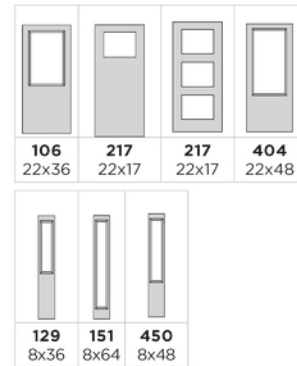

Vignette. Glass

703 - AB ANTIQUE BLACK CAMING

PRIVACY RATING

SIZE AVAILABILITY

Brise. Glass

269 - SC SILKSCREEN

PRIVACY RATING

SIZE AVAILABILITY