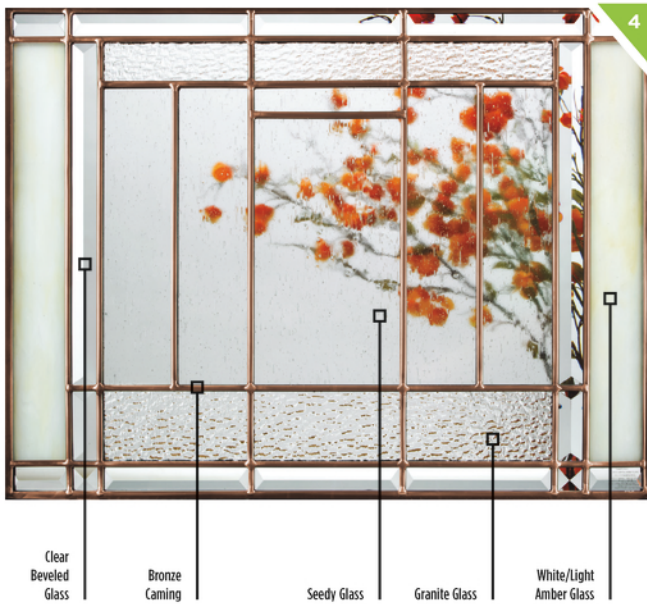

Decorative Glass

Heartland. Glass

323 - BZ ANTIQUE BRONZE

Craftsman with 22x36 Glass with 8x17 sidelite

PRIVACY RATING

SIZE AVAILABILITY

217 22x17	217 22x17	151 8x64	617 8x17

Cuzco. Glass